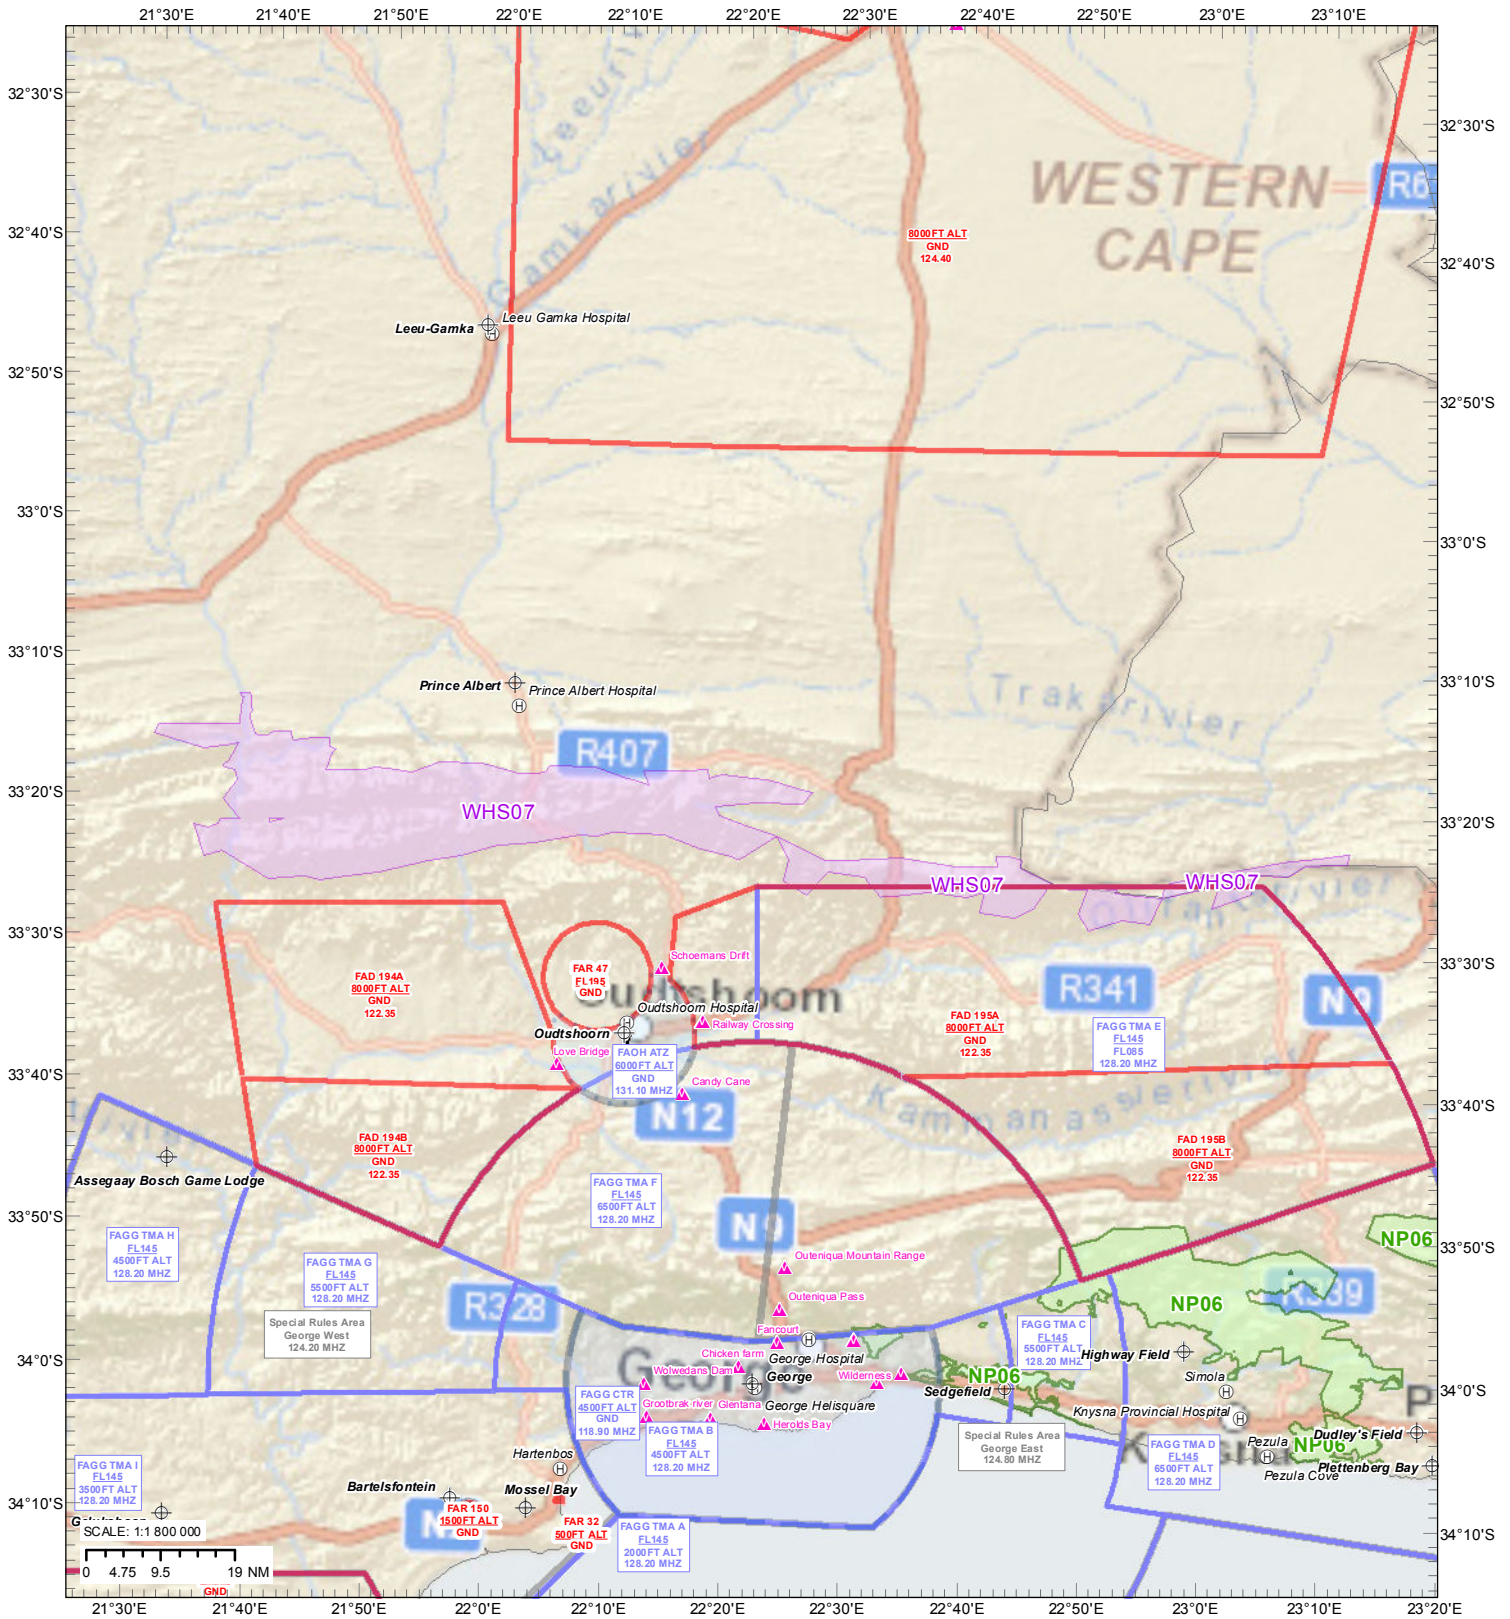

WORLD HERITAGE SITES

CF: Swartberg Complex

WHS Nr	Name	Highest Point (ft)	NEMPAA (ft)	MNM ALT (ft)
WHS07	CF: Swartberg Complex	6923	2500	9430

SOURCE: SAPAD_OR_2014_02